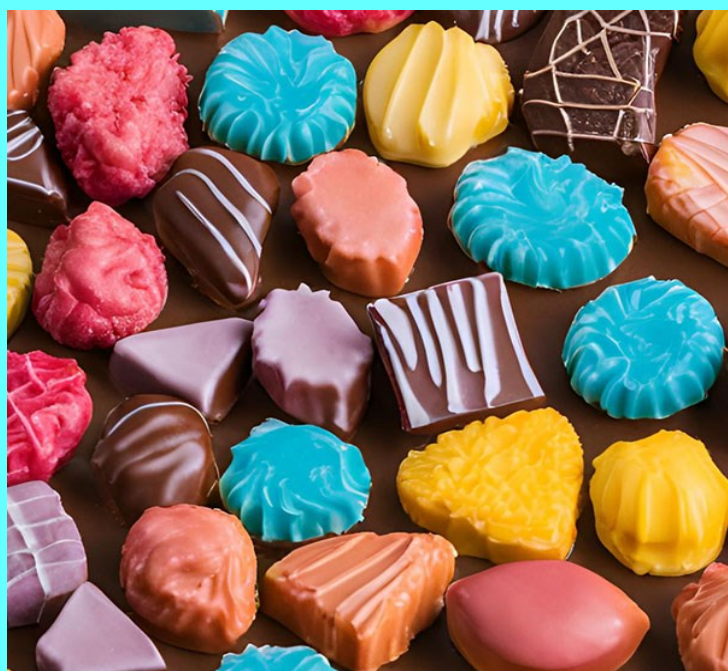

Tutti i dettagli:

SEGUICI SUI NOSTRI CANALI

CONTATTACI
WhatsApp
+39 335 6611627

Whatsapp

Telegram

save the date!

Saturday
15 March
2025

Il cioccolato di Willy W...

TEATRO
MANZONI

DAL 1873

The young Willy manages to create magical and delicious chocolates.

His dream is to open a chocolate shop, but his powerful rivals will try to stop him.

With the help of an orphan girl and a strange purple being, things could change.